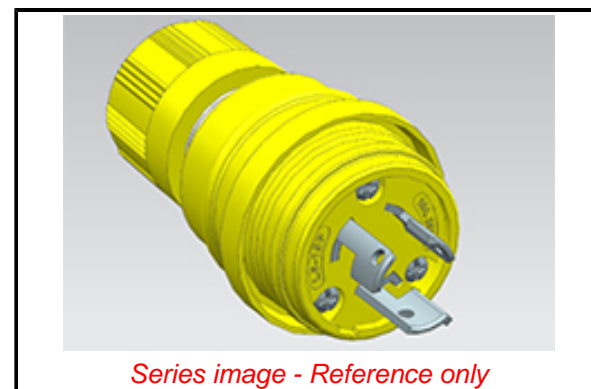

PLEASE CHECK WWW.MOLEX.COM FOR LATEST PART INFORMATION

Part Number: [1301460211](#)
Status: **Active**
Overview: [Watertite Wet-Location Wiring Solutions](#)
Description: Watertite Extreme Plug with Locking Blade, 2 Pole/3 Wire, NEMA L6-15, 250V, Cord Grip Body Size F2, Petrochemical Grade

Documents:

[Drawing \(PDF\)](#) [RoHS Certificate of Compliance \(PDF\)](#)
[Datasheet \(PDF\)](#)

Agency Certification

CSA LR6837
 UL E10176

General

Product Family Wiring Devices
 Series [130146](#)
 IP Rating IP69K
 NEMA Configuration NEMA L6-15
 Overview [Watertite Wet-Location Wiring Solutions](#)
 Product Name Watertite Extreme
 Receptacle Type N/A
 Specialty N/A
 Type Plug
 UPC 78172559752

Physical

Cord Grip Body Size F2 1/2"
 Flange No
 Flip Lid No
 Gender Male
 Length N/A
 Locking Blade Yes
 Poles 2-pole/3-wire

Electrical

Cord Type N/A
 Current - Maximum per Contact 15.0A
 GFCI No
 Lighted Connector No
 Voltage - Maximum 250V

Material Info

Engineering Number 24W49-P

Reference - Drawing Numbers

Sales Drawing 1301460211-000

Series image - Reference only

EU ELV

Not Reviewed

EU RoHS