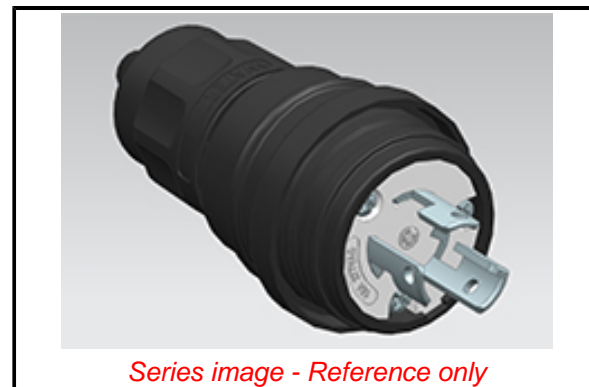

PLEASE CHECK WWW.MOLEX.COM FOR LATEST PART INFORMATION

Part Number: [1301460208](#)
Status: **Active**
Overview: [Watertite Wet-Location Wiring Solutions](#)
Description: Watertite Extreme Plug with Locking Blade, 2 Pole/3 Wire, NEMA L7-15, 277V, Cord Grip Body Size F2, Black, Petrochemical Grade

Documents:

[Drawing (PDF)](#)

[Datasheet (PDF)](#)

[RoHS Certificate of Compliance (PDF)](#)

Agency Certification

CSA LR6837
UL E10176

General

Product Family Wiring Devices
Series [130146](#)
IP Rating IP69K
NEMA Configuration NEMA L7-15
Overview [Watertite Wet-Location Wiring Solutions](#)
Product Name Watertite Extreme
Receptacle Type N/A
Specialty N/A
Type Plug
UPC 78172559749

Physical

Cord Grip Body Size F2 1/2"
Flange No
Flip Lid No
Gender Male
Length N/A
Locking Blade Yes
Net Weight 126.098/g
Poles 2-pole/3-wire

Electrical

Cord Type N/A
Current - Maximum per Contact 15.0A
GFCI No
Lighted Connector No
Voltage - Maximum 277V

Material Info

Engineering Number 24W34BLK-P

Reference - Drawing Numbers

Sales Drawing 1301460207-000

Series image - Reference only

EU ELV

Not Reviewed

EU RoHS

Not Reviewed

REACH SVHC

Not Reviewed

Halogen-Free

Status

Not Reviewed

For more information, please visit [Contact US](#)

China ROHS

Not Reviewed

ELV

Not Reviewed

RoHS Phthalates

Not Reviewed

Search Parts in this Series

[130146 Series](#)