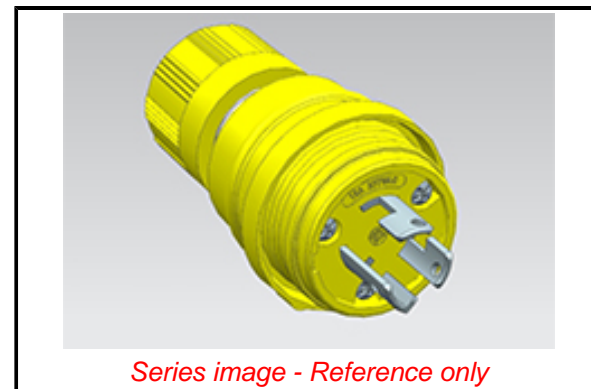

PLEASE CHECK WWW.MOLEX.COM FOR LATEST PART INFORMATION

Part Number: [1301460207](#)
Status: **Active**
Overview: [Watertite Wet-Location Wiring Solutions](#)
Description: Watertite Extreme Plug with Locking Blade, 2 Pole/3 Wire, NEMA L7-15, 277V, Cord Grip Body Size F2, Petrochemical Grade

Documents:

[Drawing \(PDF\)](#) [RoHS Certificate of Compliance \(PDF\)](#)
[Datasheet \(PDF\)](#)

Agency Certification

CSA LR6837
 UL E10176

General

Product Family Wiring Devices
 Series [130146](#)
 IP Rating IP69K
 NEMA Configuration NEMA L7-15
 Overview [Watertite Wet-Location Wiring Solutions](#)
 Product Name Watertite Extreme
 Receptacle Type N/A
 Specialty N/A
 Type Plug
 UPC 78172559748

Physical

Cord Grip Body Size F2 1/2"
 Flange No
 Flip Lid No
 Gender Male
 Length N/A
 Locking Blade Yes
 Poles 2-pole/3-wire

Electrical

Cord Type N/A
 Current - Maximum per Contact 15.0A
 GFCI No
 Lighted Connector No
 Voltage - Maximum 277V

Material Info

Engineering Number 24W34-P

Reference - Drawing Numbers

Sales Drawing 1301460207-000

Series image - Reference only

EU ELV

Not Reviewed

EU RoHS