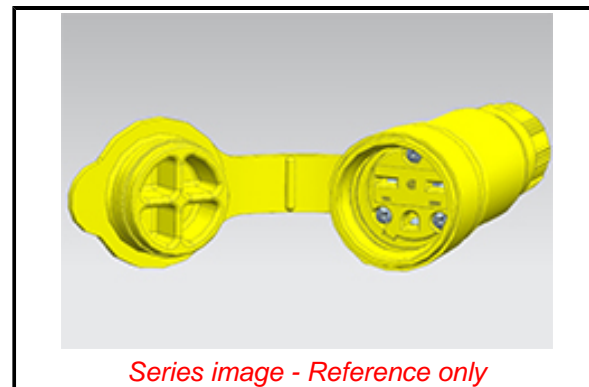

PLEASE CHECK WWW.MOLEX.COM FOR LATEST PART INFORMATION

Part Number: [1301460203](#)
Status: **Active**
Overview: [Watertite Wet-Location Wiring Solutions](#)
Description: Watertite Extreme Receptacle Connector, 2 Pole/3 Wire, NEMA 6-15, 250V, Cord Grip Body Size F2, Petrochemical Grade

Documents:

[Drawing (PDF)](#) [RoHS Certificate of Compliance (PDF)](#)
[Datasheet (PDF)](#)

Agency Certification

CSA LR6837
UL E10176

General

Product Family Wiring Devices
Series [130146](#)
IP Rating IP69K
NEMA Configuration NEMA 6-15
Overview [Watertite Wet-Location Wiring Solutions](#)
Product Name Watertite Extreme
Receptacle Type Single
Specialty N/A
Type Connector
UPC 78172559744

Physical

Cord Grip Body Size F2 1/2"
Flange No
Flip Lid No
Gender Female
Length N/A
Locking Blade No
Poles 2-pole/3-wire

Electrical

Cord Type N/A
Current - Maximum per Contact 15.0A
GFCI No
Lighted Connector No
Voltage - Maximum 250V

Material Info

Engineering Number 15W49-P

Reference - Drawing Numbers

Sales Drawing 1301460203-000

Series image - Reference only

EU ELV

Not Reviewed

EU RoHS

Not Reviewed

REACH SVHC

Not Reviewed

Halogen-Free

Status

Not Reviewed

For more information, please visit [Contact US](#)

China ROHS

Not Reviewed

ELV

Not Reviewed

RoHS Phthalates

Not Reviewed

Search Parts in this Series

[130146 Series](#)