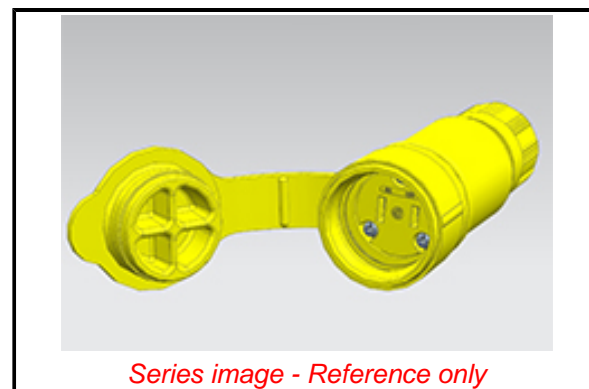

PLEASE CHECK WWW.MOLEX.COM FOR LATEST PART INFORMATION

Part Number: [1301460192](#)
Status: **Active**
Overview: [Watertite Wet-Location Wiring Solutions](#)
Description: Watertite Extreme Connector, 3 Pole/3 Wire, Non-NEMA, 15A/125V, 10A/250V, Cord Grip Body Size F2, Petrochemical Grade

Documents:

[Drawing (PDF)](#) [RoHS Certificate of Compliance (PDF)](#)
[Datasheet (PDF)](#)

Agency Certification

CSA LR6837

General

Product Family Wiring Devices
Series [130146](#)
IP Rating IP69K
NEMA Configuration Non-NEMA
Overview [Watertite Wet-Location Wiring Solutions](#)
Product Name Watertite Extreme
Receptacle Type Single
Specialty N/A
Type Connector
UPC 78172559733

Physical

Cord Grip Body Size F2 1/2"
Flange No
Flip Lid No
Gender Female
Length N/A
Locking Blade No
Poles 3-pole/3-wire

Electrical

Cord Type N/A
Current - Maximum per Contact 15.0A
GFCI No
Lighted Connector No
Voltage - Maximum 250V

Material Info

Engineering Number 15W07-P

Reference - Drawing Numbers

Sales Drawing 1301460192-000

Series image - Reference only

EU ELV

Not Reviewed

EU RoHS

Not Reviewed

REACH SVHC

Not Reviewed

Halogen-Free

Status

Not Reviewed

For more information, please visit [Contact US](#)

China ROHS

Not Reviewed

ELV

Not Reviewed

RoHS Phthalates

Not Reviewed

Search Parts in this Series

[130146 Series](#)