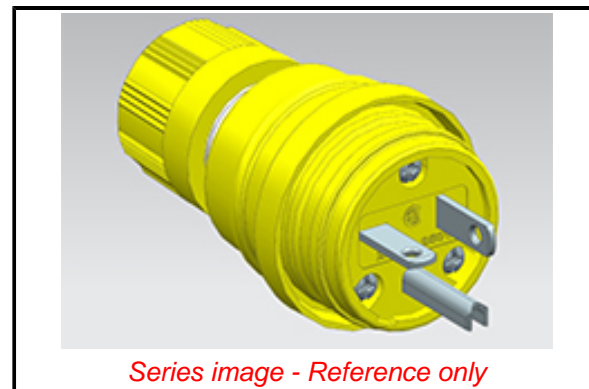

PLEASE CHECK WWW.MOLEX.COM FOR LATEST PART INFORMATION

Part Number: [1301460187](#)
Status: **Active**
Overview: [Watertite Wet-Location Wiring Solutions](#)
Description: Watertite Extreme Plug, 2 Pole/3 Wire, NEMA 6-20, 250V, Cord Grip Body Size F2, Petrochemical Grade

Documents:

[Drawing \(PDF\)](#) [RoHS Certificate of Compliance \(PDF\)](#)
[Datasheet \(PDF\)](#)

Agency Certification

CSA LR6837
 UL E10176

General

Product Family Wiring Devices
 Series [130146](#)
 IP Rating IP69K
 NEMA Configuration NEMA 6-20
 Overview [Watertite Wet-Location Wiring Solutions](#)
 Product Name Watertite Extreme
 Receptacle Type N/A
 Specialty N/A
 Type Plug
 UPC 78172559728

Physical

Cord Grip Body Size F2 1/2"
 Flange No
 Flip Lid No
 Gender Male
 Length N/A
 Locking Blade No
 Poles 2-pole/3-wire

Electrical

Cord Type N/A
 Current - Maximum per Contact 20.0A
 GFCI No
 Lighted Connector No
 Voltage - Maximum 250V

Material Info

Engineering Number 14W48-P

Reference - Drawing Numbers

Sales Drawing 1301460187-000

Series image - Reference only

EU ELV

Not Reviewed

EU RoHS