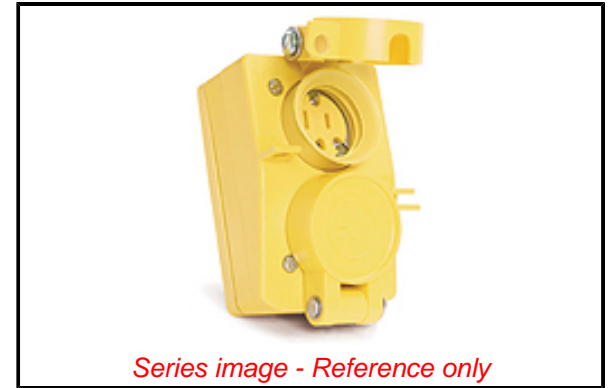

PLEASE CHECK WWW.MOLEX.COM FOR LATEST PART INFORMATION

Part Number: [1301460135](#)
Status: **Active**
Overview: [Watertite Wet-Location Wiring Solutions](#)
Description: Watertite Duplex Receptacle with Flip Coverplate, 2 Pole/3 Wire, NEMA 6-20, 250V

Documents:

3D Model	Brochure (PDF)
3D Model (PDF)	RoHS Certificate of Compliance (PDF)
Drawing (PDF)	

Agency Certification

CSA	LR6837
UL	E68122

General

Product Family	Wiring Devices
Series	130146
IP Rating	IP67
NEMA Configuration	NEMA 6-20
Overview	Watertite Wet-Location Wiring Solutions
Product Name	Watertite
Receptacle Type	Duplex
Specialty	N/A
Type	Receptacle
UPC	78678871434

Physical

Flange	No
Flip Lid	No
Gender	Female
Length	N/A
Locking Blade	No
Poles	2-pole/3-wire

Electrical

Cord Type	N/A
Current - Maximum per Contact	20.0A
GFCI	No
Lighted Connector	No
Voltage - Maximum	250V

Material Info

Engineering Number	60W48DPLX

Reference - Drawing Numbers

Sales Drawing	1301460135-000

EU ELV

Not Reviewed

EU RoHS

Not Reviewed

REACH SVHC

Not Reviewed

Halogen-Free

Status

Not Reviewed

For more information, please visit [Contact US](#)

China ROHS

Not Reviewed

ELV

Not Reviewed

RoHS Phthalates

Not Reviewed

Search Parts in this Series

[130146 Series](#)