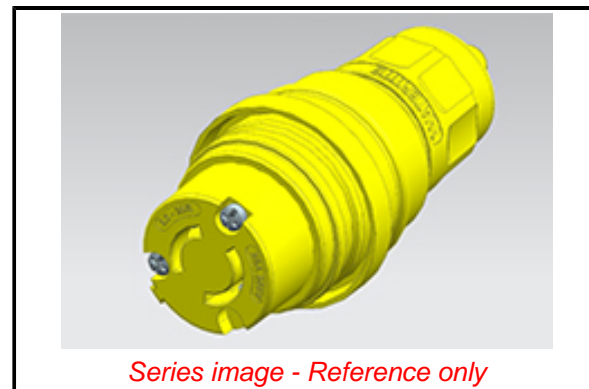

PLEASE CHECK WWW.MOLEX.COM FOR LATEST PART INFORMATION

Part Number: [1301460112](#)
Status: **Active**
Overview: [Watertite Wet-Location Wiring Solutions](#)
Description: Watertite Extreme Connector for Male Receptacle, 2 Pole/2 Wire, NEMA-L2-20, 250V, F2, Silicone Husk

Documents:

[Drawing \(PDF\)](#)

[Datasheet \(PDF\)](#)

[RoHS Certificate of Compliance \(PDF\)](#)

Agency Certification

CSA LR6837

General

Product Family Wiring Devices
 Series [130146](#)
 IP Rating IP69K
 NEMA Configuration NEMA L2-20
 Overview [Watertite Wet-Location Wiring Solutions](#)
 Product Name Watertite Extreme
 Receptacle Type Single
 Specialty N/A
 Type Connector
 UPC 78678871362

Physical

Cord Grip Body Size F2 1/2"
 Flange No
 Flip Lid No
 Gender Female
 Length N/A
 Locking Blade Yes
 Poles 2-pole/2-wire

Electrical

Cord Type N/A
 Current - Maximum per Contact 20.0A
 GFCI No
 Lighted Connector No
 Voltage - Maximum 250V

Material Info

Engineering Number 27W07MB

Reference - Drawing Numbers

Sales Drawing 1301460112-000

Series image - Reference only

EU ELV

Not Reviewed

EU RoHS