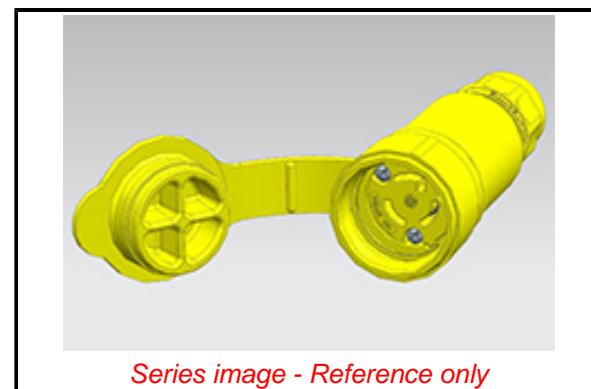

PLEASE CHECK WWW.MOLEX.COM FOR LATEST PART INFORMATION

Part Number: [1301460095](#)
Status: **Active**
Overview: [Watertite Wet-Location Wiring Solutions](#)
Description: Watertite Extreme Connector with Locking Blade, 2 Pole/3 Wire, NEMA L7-15, 277V, Cord Grip Body Size F2, Silicone Husk

Documents:

[Drawing \(PDF\)](#) [RoHS Certificate of Compliance \(PDF\)](#)
[Datasheet \(PDF\)](#)

Agency Certification

CSA LR6837
 UL E10176

General

Product Family Wiring Devices
 Series [130146](#)
 IP Rating IP69K
 NEMA Configuration NEMA L7-15
 Overview [Watertite Wet-Location Wiring Solutions](#)
 Product Name Watertite Extreme
 Receptacle Type Single
 Specialty N/A
 Type Connector
 UPC 78678871304

Physical

Cord Grip Body Size F2 1/2"
 Flange No
 Flip Lid No
 Gender Female
 Length N/A
 Locking Blade Yes
 Net Weight 190.509g
 Poles 2-pole/3-wire

Electrical

Cord Type N/A
 Current - Maximum per Contact 15.0A
 GFCI No
 Lighted Connector No
 Voltage - Maximum 277V

Material Info

Engineering Number 25W34

Reference - Drawing Numbers

Sales Drawing 1301460095-000

Series image - Reference only

EU ELV

Not Relevant

EU RoHS