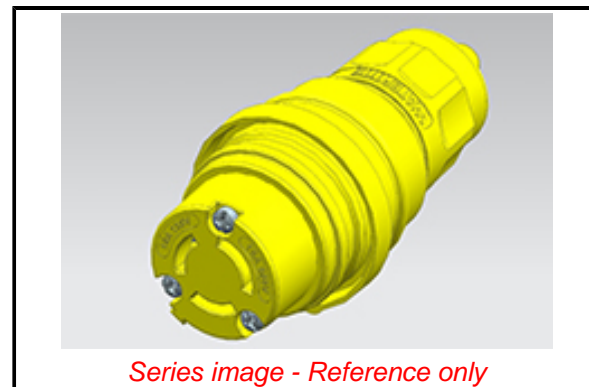

PLEASE CHECK WWW.MOLEX.COM FOR LATEST PART INFORMATION

Part Number: [1301460094](#)
Status: **Active**
Overview: [Watertite Wet-Location Wiring Solutions](#)
Description: Watertite Extreme Connector for Male Receptacle with Locking Blade, 3 Pole/3 Wire, Non-NEMA 15A/125V, 10A/250V, F2, Silicone Husk

Documents:

[Drawing (PDF)](#)

[Datasheet (PDF)](#)

[RoHS Certificate of Compliance (PDF)](#)

General

Product Family	Wiring Devices
Series	130146
IP Rating	IP69K
NEMA Configuration	Non-NEMA Locking
Overview	Watertite Wet-Location Wiring Solutions
Product Name	Watertite Extreme
Receptacle Type	Single
Specialty	N/A
Type	Connector
UPC	78678871184

Physical

Cord Grip Body Size	F2 1/2"
Flange	No
Flip Lid	No
Gender	Female
Length	N/A
Locking Blade	Yes
Poles	3-pole/3-wire

Electrical

Cord Type	N/A
Current - Maximum per Contact	10.0A, 15.0A
GFCI	No
Lighted Connector	No
Voltage - Maximum	125V / 250V

Material Info

Engineering Number	25W07MB

Reference - Drawing Numbers

Sales Drawing	1301460094-000

Series image - Reference only

EU ELV

Not Reviewed

EU RoHS

Not Reviewed

REACH SVHC

Not Reviewed

Halogen-Free

Status

Not Reviewed

For more information, please visit [Contact US](#)

China ROHS

Not Reviewed

ELV

Not Reviewed

RoHS Phthalates

Not Reviewed

China RoHS

Search Parts in this Series

[130146 Series](#)