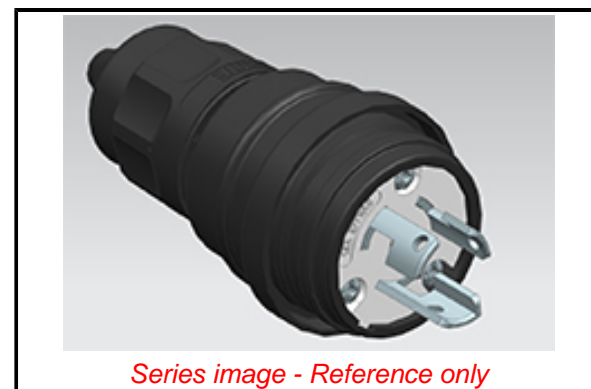

PLEASE CHECK WWW.MOLEX.COM FOR LATEST PART INFORMATION

Part Number: [1301460080](#)
Status: **Active**
Overview: [Watertite Wet-Location Wiring Solutions](#)
Description: Watertite Extreme Plug with Locking Blade, 2 Pole/3 Wire, NEMA L7-15, 277V, Cord Grip Body Size F2, Black, Silicone Husk

Documents:

[Drawing (PDF)](#) [RoHS Certificate of Compliance (PDF)](#)
[Datasheet (PDF)](#)

Agency Certification

CSA LR6837
UL E10176

General

Product Family Wiring Devices
Series [130146](#)
IP Rating IP69K
NEMA Configuration NEMA L7-15
Overview [Watertite Wet-Location Wiring Solutions](#)
Product Name Watertite Extreme
Receptacle Type N/A
Specialty N/A
Type Plug
UPC 78678871255

Physical

Cord Grip Body Size F2 1/2"
Flange No
Flip Lid No
Gender Male
Length N/A
Locking Blade Yes
Net Weight 126.098/g
Poles 2-pole/3-wire

Electrical

Cord Type N/A
Current - Maximum per Contact 15.0A
GFCI No
Lighted Connector No
Voltage - Maximum 277V

Material Info

Engineering Number 24W34BLK

Reference - Drawing Numbers

Sales Drawing 1301460079-000

Series image - Reference only

EU ELV

Not Reviewed

EU RoHS

Not Reviewed

REACH SVHC

Not Reviewed

Halogen-Free

Status

Not Reviewed

For more information, please visit [Contact US](#)

China ROHS

Not Reviewed

ELV

Not Reviewed

RoHS Phthalates

Not Reviewed

Search Parts in this Series

[130146 Series](#)