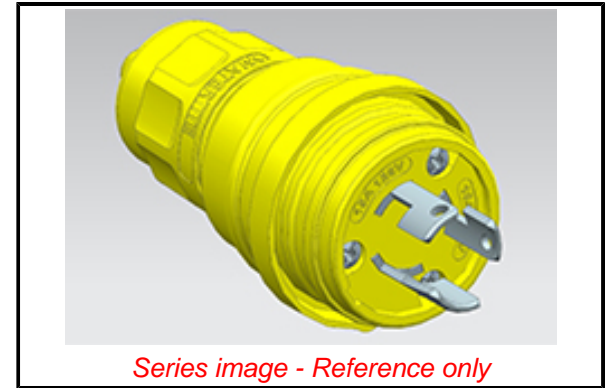

PLEASE CHECK WWW.MOLEX.COM FOR LATEST PART INFORMATION

Part Number: [1301460078](#)
Status: **Active**
Overview: [Watertite Wet-Location Wiring Solutions](#)
Description: Watertite Extreme Plug with Locking Blade, 3 Pole/3 Wire, Non-NEMA, 15A/125V, 10A/250V, Cord Grip Body Size F2, Silicone Husk

Documents:

[Datasheet (PDF)](#) [RoHS Certificate of Compliance (PDF)](#)

Agency Certification

CSA LR6837

General

Product Family Wiring Devices
Series [130146](#)
IP Rating IP69K
NEMA Configuration Non-NEMA
Overview [Watertite Wet-Location Wiring Solutions](#)
Product Name Watertite Extreme
Receptacle Type N/A
Specialty N/A
Type Plug
UPC 78678871280

Physical

Cord Grip Body Size F2 1/2"
Flange No
Flip Lid No
Gender Male
Length N/A
Locking Blade Yes
Net Weight 128.366g
Poles 3-pole/3-wire

Electrical

Cord Type N/A
Current - Maximum per Contact 15.0A
GFCI No
Lighted Connector No
Voltage - Maximum 250V

Material Info

Engineering Number 24W07

EU ELV

Not Relevant

EU RoHS

Not Reviewed

REACH SVHC

Not Reviewed

Halogen-Free

Status

Not Reviewed

For more information, please visit [Contact US](#)

China ROHS

Not Reviewed

ELV

Not Relevant

RoHS Phthalates

Not Reviewed

China RoHS

Search Parts in this Series

[130146 Series](#)