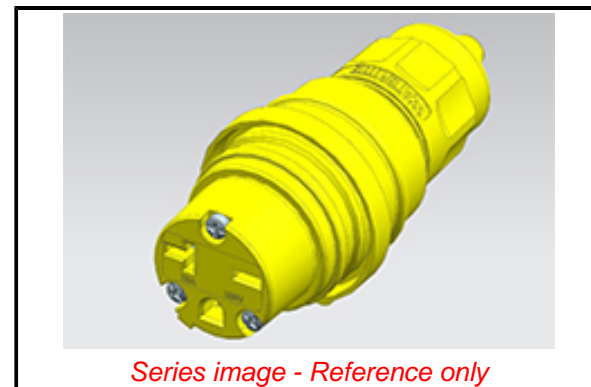

PLEASE CHECK WWW.MOLEX.COM FOR LATEST PART INFORMATION

Part Number: [1301460072](#)
Status: **Active**
Overview: [Watertite Wet-Location Wiring Solutions](#)
Description: Watertite Extreme Connector for Male Receptacle, 2 Pole/3 Wire, NEMA 6-20 250V, F2, Silicone Husk

Documents:

[Drawing (PDF)](#) [RoHS Certificate of Compliance (PDF)](#)
[Datasheet (PDF)](#)

Agency Certification

CSA LR6837

General

Product Family Wiring Devices
Series [130146](#)
IP Rating IP69K
NEMA Configuration NEMA 6-20
Overview [Watertite Wet-Location Wiring Solutions](#)
Product Name Watertite Extreme
Receptacle Type Single
Specialty N/A
Type Connector
UPC 78678875360

Physical

Cord Grip Body Size F2 1/2"
Flange Yes
Flip Lid No
Gender Female
Length N/A
Locking Blade No
Poles 2-pole/3-wire

Electrical

Cord Type N/A
Current - Maximum per Contact 20.0A
GFCI No
Lighted Connector No
Voltage - Maximum 250V

Material Info

Engineering Number 15W48MB

Reference - Drawing Numbers

Sales Drawing 1301460072-000

EU ELV

Not Reviewed

EU RoHS

Not Reviewed

REACH SVHC

Not Reviewed

Halogen-Free

Status

Not Reviewed

For more information, please visit [Contact US](#)

China ROHS

Not Reviewed

ELV

Not Reviewed

RoHS Phthalates

Not Reviewed

Search Parts in this Series

[130146 Series](#)