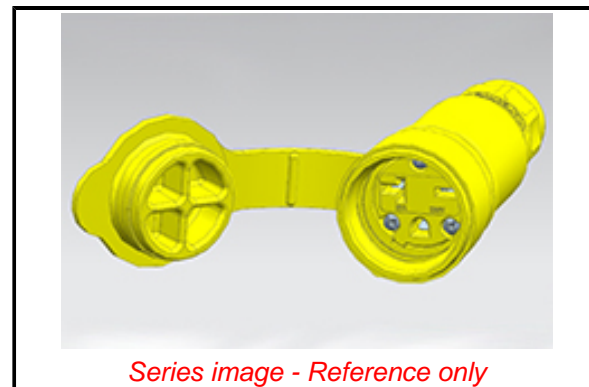

PLEASE CHECK WWW.MOLEX.COM FOR LATEST PART INFORMATION

Part Number: [1301460068](#)
Status: **Active**
Overview: [Watertite Wet-Location Wiring Solutions](#)
Description: Watertite Extreme Connector, 2 Pole/3 Wire, NEMA 6-20, 250V, Cord Grip Body Size F2, Silicone Husk

Documents:

[Datasheet (PDF)](#) [RoHS Certificate of Compliance (PDF)](#)

Agency Certification

CSA LR6837
UL E10176

General

Product Family Wiring Devices
Series [130146](#)
IP Rating IP69K
NEMA Configuration NEMA 6-20
Overview [Watertite Wet-Location Wiring Solutions](#)
Product Name Watertite Extreme
Receptacle Type Single
Specialty N/A
Type Connector
UPC 78678871123

Physical

Cord Grip Body Size F2 1/2"
Flange No
Flip Lid No
Gender Female
Length N/A
Locking Blade No
Net Weight 195.951/g
Poles 2-pole/3-wire

Electrical

Cord Type N/A
Current - Maximum per Contact 20.0A
GFCI No
Lighted Connector No
Voltage - Maximum 250V

Material Info

Engineering Number 15W48

Series image - Reference only

EU ELV

Not Reviewed

EU RoHS

Not Reviewed

REACH SVHC

Not Reviewed

Halogen-Free

Status

Not Reviewed

For more information, please visit [Contact US](#)

China ROHS

Not Reviewed

ELV

Not Reviewed

RoHS Phthalates

Not Reviewed

Search Parts in this Series

[130146 Series](#)