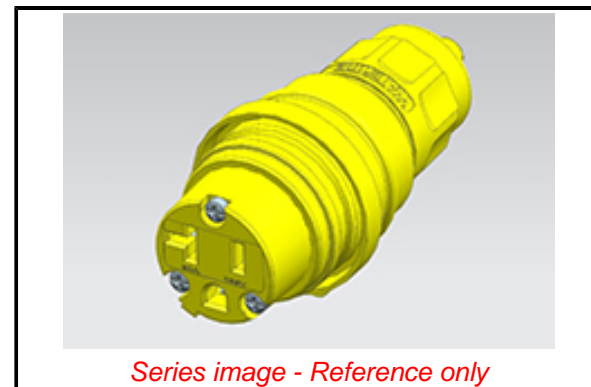

PLEASE CHECK WWW.MOLEX.COM FOR LATEST PART INFORMATION

Part Number: [1301460056](#)
Status: **Active**
Overview: [Watertite Wet-Location Wiring Solutions](#)
Description: Watertite Extreme Connector for Male Receptacle, 2 Pole/3 Wire, NEMA 5-20, 125V, F2, Silicone Husk

Documents:

[Datasheet (PDF)](#) [RoHS Certificate of Compliance (PDF)](#)

Agency Certification

CSA LR6837

General

Product Family Wiring Devices
Series [130146](#)
IP Rating IP69K
NEMA Configuration NEMA 5-20
Overview [Watertite Wet-Location Wiring Solutions](#)
Product Name Watertite Extreme
Receptacle Type Single
Specialty N/A
Type Connector
UPC 78678875353

Physical

Cord Grip Body Size F2 1/2"
Flange Yes
Flip Lid No
Gender Female
Length N/A
Locking Blade No
Poles 2-pole/3-wire

Electrical

Cord Type N/A
Current - Maximum per Contact 20.0A
GFCI No
Lighted Connector No
Voltage - Maximum 125V

Material Info

Engineering Number 15W33MB

EU ELV

Not Relevant

EU RoHS

Not Relevant

REACH SVHC

Not Relevant

Halogen-Free

Status

Not Relevant

For more information, please visit [Contact US](#)

China ROHS

Not Relevant

ELV

Not Relevant

RoHS Phthalates

Not Relevant

Search Parts in this Series

[130146 Series](#)