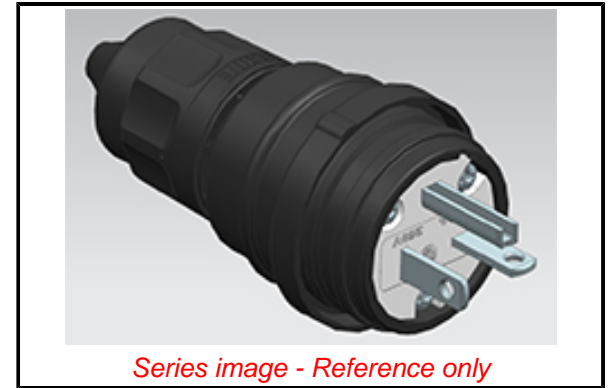

PLEASE CHECK WWW.MOLEX.COM FOR LATEST PART INFORMATION

Part Number: [1301460041](#)
Status: **Active**
Overview: [Watertite Wet-Location Wiring Solutions](#)
Description: Watertite Extreme Extra Hard Outdoor Plug, 2 Pole/3 Wire, NEMA 6-20, 250V, Cord Grip Body Size F2, Black, Silicone Husk

Documents:

[Drawing (PDF)](#) [RoHS Certificate of Compliance (PDF)](#)
[Datasheet (PDF)](#)

Agency Certification

CSA LR6837
UL E10176

General

Product Family Wiring Devices
Series [130146](#)
IP Rating IP69K
NEMA Configuration NEMA 6-20
Overview [Watertite Wet-Location Wiring Solutions](#)
Product Name Watertite Extreme
Receptacle Type N/A
Specialty N/A
Type Plug
UPC 78678871049

Physical

Cord Grip Body Size F2 1/2"
Flange No
Flip Lid No
Gender Male
Length N/A
Locking Blade No
Poles 2-pole/3-wire

Electrical

Cord Type N/A
Current - Maximum per Contact 20.0A
GFCI No
Lighted Connector No
Voltage - Maximum 250V

Material Info

Engineering Number 14W48BLK

Reference - Drawing Numbers

Sales Drawing 1301460040-000

Series image - Reference only

EU ELV

Not Reviewed

EU RoHS

Not Reviewed

REACH SVHC

Not Reviewed

Halogen-Free

Status

Not Reviewed

For more information, please visit [Contact US](#)

China ROHS

Not Reviewed

ELV

Not Reviewed

RoHS Phthalates

Not Reviewed

Search Parts in this Series

[130146 Series](#)