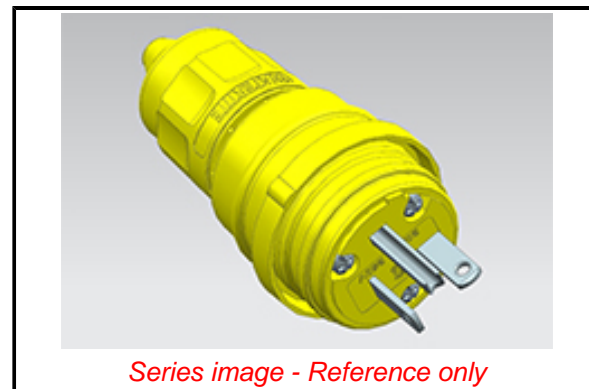

PLEASE CHECK WWW.MOLEX.COM FOR LATEST PART INFORMATION

Part Number: [1301460040](#)
Status: **Active**
Overview: [Watertite Wet-Location Wiring Solutions](#)
Description: Watertite Extreme Plug, 2 Pole/3 Wire, NEMA 6-20, 250V, Cord Grip Body Size F2, Silicone Husk

Documents:

[Drawing \(PDF\)](#)

[Datasheet \(PDF\)](#)

[RoHS Certificate of Compliance \(PDF\)](#)

Agency Certification

CSA LR6837
 UL E10176

General

Product Family Wiring Devices
 Series [130146](#)
 IP Rating IP69K
 NEMA Configuration NEMA 6-20
 Overview [Watertite Wet-Location Wiring Solutions](#)
 Product Name Watertite Extreme
 Receptacle Type N/A
 Specialty N/A
 Type Plug
 UPC 78678871023

Physical

Cord Grip Body Size F2 1/2"
 Flange No
 Flip Lid No
 Gender Male
 Length N/A
 Locking Blade No
 Net Weight 324.220/g
 Poles 2-pole/3-wire

Electrical

Cord Type N/A
 Current - Maximum per Contact 20.0A
 GFCI No
 Lighted Connector No
 Voltage - Maximum 250V

Material Info

Engineering Number 14W48

Reference - Drawing Numbers

Sales Drawing 1301460040-000

Series image - Reference only

EU ELV

Not Relevant

EU RoHS