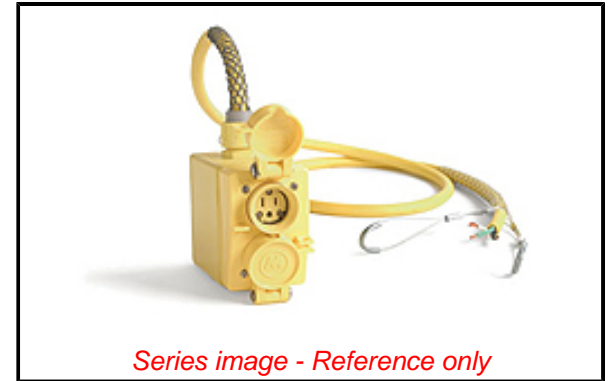

PLEASE CHECK WWW.MOLEX.COM FOR LATEST PART INFORMATION

Part Number: [1301380087](#)
Status: **Active**
Overview: [Watertite Wet-Location Wiring Solutions](#)
Description: Watertite Multiple Outlet Pendant Box, (2) NEMA 5-15 Duplex with Flip Lids, 4.57m (15.0') Cord Length, 12/3 SOOW Cord, Double Eye Wire Mesh Support Grip

Documents:

[Brochure (PDF)](#) [RoHS Certificate of Compliance (PDF)](#)

General

Product Family	Power Distribution
Series	130138
Enclosure Rating	NEMA 4
GFCI Reset	N/A
Mounting Style	Portable
Open Neutral Relay	N/A
Overview	Watertite Wet-Location Wiring Solutions
Product Name	Watertite
Receptacle Type	Duplex
Type	Multiple Outlet Box
UPC	78678881389

Physical

Cord Diameter	13.59mm (.535")
Cord Grip Body Size	F3 3/4"
Cord Length	4.57m (15.0')
Feed-Thru	No
Flip Lid	Yes
Material - Housing	Rubber
Net Weight	412.000/kg
Number of Receptacles	2
Packaging Type	Carton

Electrical

Cord Type	14/3 SOOW
Current - Maximum per Contact	15.0A
GFCI	No
Ground Continuity Monitor	No
NEMA Configuration	NEMA 5-15
Voltage - Maximum	N/A

Material Info

Engineering Number	70W47M143

EU ELV

Not Relevant

EU RoHS

Not Relevant

REACH SVHC

Not Reviewed

Halogen-Free

Status

Not Reviewed

For more information, please visit [Contact US](#)

China ROHS

Not Relevant

ELV

Not Relevant

RoHS Phthalates

Not Reviewed

Search Parts in this Series

[130138](#) Series