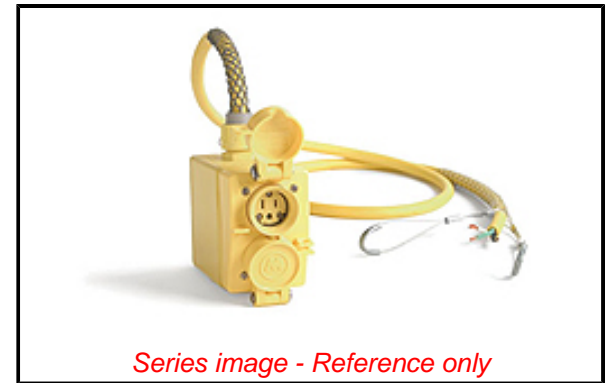

Physical

Cord Diameter	13.59mm (.535")
Cord Grip Body Size	F3 3/4"
Cord Length	7.62m (25.0')
Feed-Thru	No
Flip Lid	Yes
Material - Housing	Rubber
Net Weight	55.110/g
Number of Receptacles	1
Packaging Type	Carton

Electrical

Cord Type	14/3 SOOW
Current - Maximum per Contact	15.0A
GFCI	Yes
Ground Continuity Monitor	No
NEMA Configuration	NEMA 5-20
Voltage - Maximum	N/A

Material Info

Engineering Number	70W47A143GF
--------------------	-------------