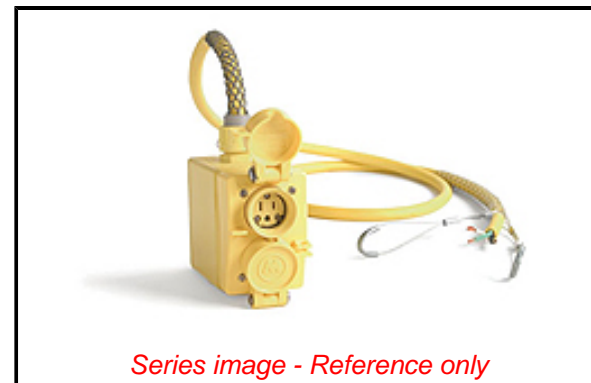

PLEASE CHECK WWW.MOLEX.COM FOR LATEST PART INFORMATION

Part Number: [1301380081](#)

Status: **Active**

Overview: [Watertite Wet-Location Wiring Solutions](#)

Description: Watertite Multiple Outlet Pendant Box, (2) NEMA 5-20 Duplex with Flip Lids, 4.57m (15.0') Cord Length, 12/3 SOOW Cord, Double Eye Wire Mesh Support Grip

Physical

Cord Diameter	15.24mm (.600")
Cord Grip Body Size	F3 3/4"
Cord Length	4.57m (15.0')
Feed-Thru	No
Flip Lid	Yes
Material - Housing	Rubber
Net Weight	412.000/g
Number of Receptacles	2
Packaging Type	Carton

Electrical

Cord Type	12/3 SOOW
Current - Maximum per Contact	20.0A
GFCI	No
Ground Continuity Monitor	No
NEMA Configuration	NEMA 5-20
Voltage - Maximum	N/A

Material Info

Engineering Number	70W33M123
--------------------	-----------