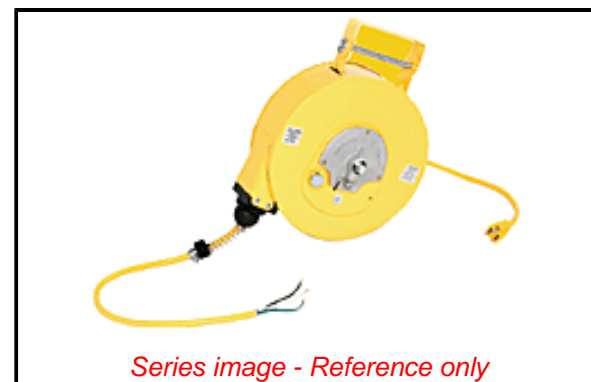

PLEASE CHECK WWW.MOLEX.COM FOR LATEST PART INFORMATION

Part Number: [1300900018](#)
Status: **Active**
Overview: [Reels - Woodhead](#)
Description: Woodhead Standard Duty Reel, 16/3 SJTOW Cord, 10.67m (35.0') Cord Length with 30W Maximum Low Volt Incandescent Spot Light

Documents:

[Brochure (PDF)](#)

[RoHS Certificate of Compliance (PDF)](#)

General

Product Family	Electric Reels
Series	130090
Cable Length	0.457m (1.50')
Comments	Ratchet Lock (ON/OFF Switchable). Low Voltage
Depth	0.24m (9.59")
Duty	Standard
Enclosure Rating	NEMA 1
Height	0.32 (12.62")
NEMA Configuration	NEMA 5-15
Overview	Reels - Woodhead
Product Name	Super-Safeway
Type	Cord Reel
UPC	78678875259
Width	13.06mm (5.160")

Physical

Cable Movement	Ratchet Lock
Cord Length	10.67m (35.0')
Drum Lock	Ratchet
Material - Coating	Powder Coating
Material - Housing	Steel
Mounting Style	Swinging
Number of Conductors	3
Packaging Type	Carton
Primary Cord/Cable Entry	N/A
Retraction Weight	0.9kg (2.0 lb)
Wire Size AWG	16

Electrical

Bulb Included	Yes
Cord Type	16/3 SJTOW
Current - Maximum per Contact	6.0A
GFCI	No
Lamp Type	Incandescent
Lamp Wattage - Maximum	30W
On/Off Switch	Yes
Transformer Type	Reel Mounted
Voltage - Maximum	120V

Material Info

Engineering Number	965

EU ELV

Not Reviewed

EU RoHS

Not Reviewed

REACH SVHC

Not Reviewed

Halogen-Free

Status

Not Reviewed

For more information, please visit [Contact US](#)

China ROHS

Not Reviewed

ELV

Not Reviewed

RoHS Phthalates

Not Reviewed

Search Parts in this Series

[130090](#) Series