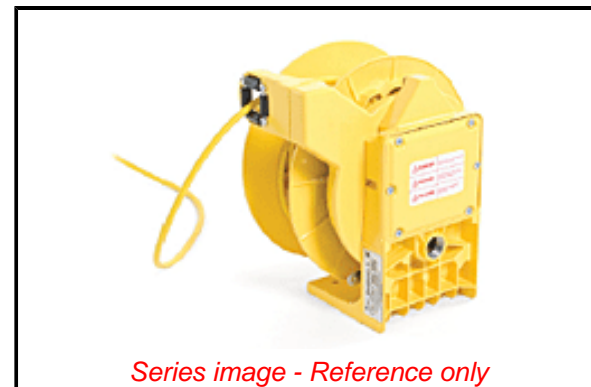

PLEASE CHECK WWW.MOLEX.COM FOR LATEST PART INFORMATION

Part Number: [1300830763](#)
Status: **Active**
Overview: [Reels - Woodhead](#)
Description: Woodhead POW-R-MITE Industrial Duty Cable Reel, 16/3 SOW, 9.14m (30.0') Cord Length with 100W Maximum Incandescent Hand Lamp, Power Switch and Ball Stop

Documents:

[RoHS Certificate of Compliance \(PDF\)](#)

Agency Certification

UL E22769

General

Product Family	Electric Reels
Series	130083
Cable Length	N/A
Comments	Applications: Vertical Lift, Drag, Recovery and Horizontal Stretch with 10% Sag.
Depth	0.34m (13.50")
Duty	Industrial
Enclosure Rating	NEMA 4
Height	0.37m (14.50")
NEMA Configuration	N/A
Overview	Reels - Woodhead
Product Name	POW-R-MITE
Type	Cable Reel
UPC	78678834690
Width	244.35mm (9.620")

Physical

Cable Movement	Ratchet Lock
Cord Length	9.14m (30.0')
Drum Lock	Ratchet
Guide Arm	5° increments over 270° Arc
Material - Coating	Powder Coating
Material - Housing	Cast Aluminum
Mounting Style	Rigid
Number of Conductors	3
Number of Receptacles	1
Packaging Type	Carton
Primary Cord/Cable Entry	1" NPT
Retraction Weight	1.8kg (4.0 lb)
Wire Size AWG	16

Electrical

Bulb Included	No
Cord Type	16/3 SOW
Current - Maximum per Contact	9.0A
GFCI	No
Lamp Type	Incandescent
Lamp Wattage - Maximum	100W
On/Off Switch	Yes
Voltage - Maximum	120V

Material Info

Engineering Number 9224-106US