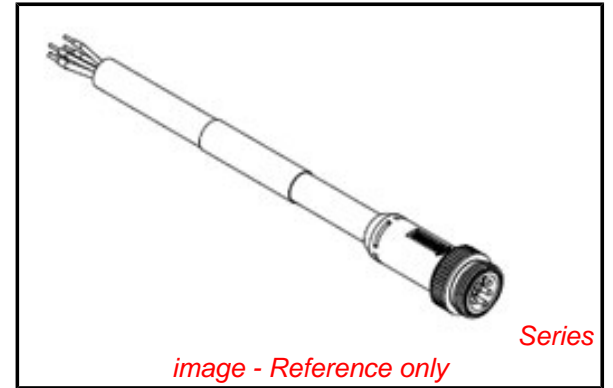

PLEASE CHECK WWW.MOLEX.COM FOR LATEST PART INFORMATION

Part Number: [130024-0269](#)
Status: **Active**
Overview: Brad® Mini-Change® Connectors
Description: Mini-Change® Single-Ended Cordset, DeviceNet* Thick Flex-Rated Cable, 5 Poles, Male (Straight) to Pigtail, 5.0m Length

Documents:

[Drawing (PDF)](#) [RoHS Certificate of Compliance (PDF)](#)

Agency Certification

CSA LR6837

General

Product Family	Industrial Cordsets
Series	130024
Connector End A	Mini-Change®
Connector End B	Pigtail
IP Rating	IP67
Overview	Brad® Mini-Change® Connectors
Product Name	DeviceNet* Trunk, Mini-Change®
Type	Single Ended
UPC	78678852335

Physical

Cable Diameter	12.10mm (.480")
Cable Length	5.0m
Color - Cable Jacket	Gray
Coupling Style	Threaded
Gender	Male-Pigtail
Keyway	Single
LED Indicator	No
Material - Cable Jacket	PVC
Material - Connector Body	PVC
Material - Contact	Brass
Material - Coupling Nut	Die-Cast Zinc
Material - Plating Mating	Gold
Net Weight	4.760/g
Orientation	Straight
Poles	5
Temperature Range - Operating	-20°C to +80°C
Wire Size AWG	15
Wire/Cable Type	Thick Flex-Rated Cable

Electrical

Current - Maximum per Contact	4A
Voltage - Maximum	300V AC/DC

Material Info

Old Part Number	DNF01A-M050

Reference - Drawing Numbers

Sales Drawing	SD-130024-012

*DeviceNet is a trademark of the ODVA

EU RoHS

**ELV and RoHS
Compliant**
**REACH SVHC
Not Reviewed**
**Low-Halogen Status
Not Reviewed**

China RoHS

Need more information on product environmental compliance?

Email productcompliance@molex.com
For a multiple part number RoHS Certificate of Compliance, [click here](#)

Please visit the [Contact Us](#) section for any non-product compliance questions.

Search Parts in this Series

130024Series