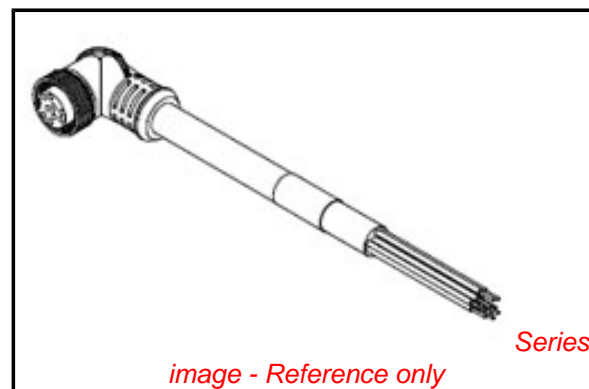

**PLEASE CHECK WWW.MOLEX.COM FOR LATEST PART INFORMATION**

**Part Number:** **130008-0100**  
**Status:** **Active**  
**Overview:** Brad® Mini-Change® Connectors  
**Description:** Mini-Change® C-Size Single-Ended Cordset, 10 Poles, STOOW Cable, Female (90°) to Pigtail 3.66m Length

**Physical**

Cable Diameter 16.76mm (.660")  
 Cable Length 3.66m  
 Color - Cable Jacket Yellow  
 Coupling Style Threaded  
 Gender Female-Pigtail  
 Keyway Single  
 LED Indicator No  
 Material - Cable Jacket PVC  
 Material - Connector Body PVC  
 Material - Contact Brass  
 Material - Coupling Nut Black Epoxy Coated Zinc  
 Material - Plating Mating Gold over Nickel  
 Orientation 90° Angle  
 Poles 10  
 Temperature Range - Operating -20°C to +105°C  
 Wire Size AWG 16  
 Wire/Cable Type STOOW

**Electrical**

Current - Maximum per Contact 7A  
 Voltage - Maximum 600V AC/DC

**Material Info**

Old Part Number 301001A01F120

**Reference - Drawing Numbers**

Sales Drawing SD-130008-016

*image - Reference only*