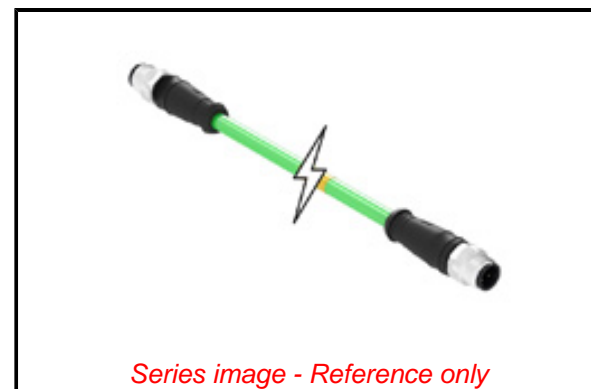

PLEASE CHECK WWW.MOLEX.COM FOR LATEST PART INFORMATION

Part Number: [1201088313](#)
Status: **Active**
Overview: Brad Micro-Change (M12) Connectors
Description: Micro-Change (M12) Double-Ended Cordset, 4 Poles, Male (Straight) to Male (Straight), Green TPU WSOR Cable, 22 AWG, 15.0m (49.21') Length

Documents:

[Drawing (PDF)](#) [RoHS Certificate of Compliance (PDF)](#)

General

Product Family	Industrial Cordsets
Series	120108
Connector End A	Micro-Change (M12)
Connector End B	Micro-Change (M12)
IP Rating	IP67
Material - Contact	Copper Alloy
Overview	Brad Micro-Change (M12) Connectors
Product Name	Micro-Change (M12)
Region	America, Asia, Europe
Taxonomy	Circular Industrial Cordsets
Type	Double Ended
UPC	889056150583

Physical

Cable Diameter	6.80mm (.268")
Cable Length	15.0m (49.21')
Color - Cable Jacket	Green
Coupling Style	Threaded
Gender	Male-Male
Keyway	D-coded
LED Indicator	No
Material - Cable Jacket	TPU
Material - Connector Body	TPU
Material - Coupling Nut	Nickel-plated Brass
Material - Plating Mating	Gold
Net Weight	1122.100/g
Orientation	Straight to Straight
Poles	4
Temperature Range - Operating	-40° to +80°C
Wire Size AWG	22
Wire/Cable Type	Shielded TPE/AWM 21215

Electrical

Current - Maximum per Contact	1.5A
Voltage - Maximum	30V

Material Info

Engineering Number	E11A06012M150

Reference - Drawing Numbers

Sales Drawing	SD-120108-072-001

EU ELV

Not Reviewed

EU RoHS

Not Reviewed

REACH SVHC

Not Reviewed

Halogen-Free

Status

Not Reviewed

For more information, please visit [Contact US](#)

China ROHS

Not Reviewed

ELV

Not Reviewed

RoHS Phthalates

Not Reviewed

Search Parts in this Series

[120108 Series](#)