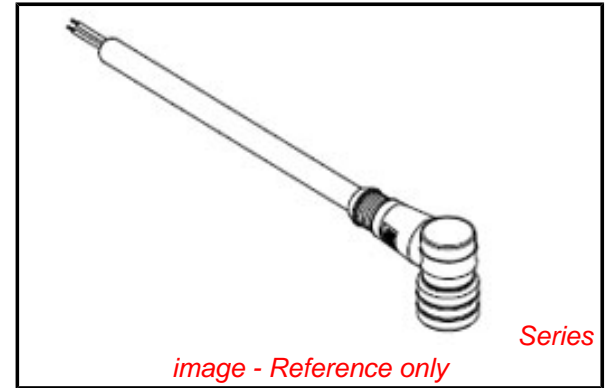

PLEASE CHECK WWW.MOLEX.COM FOR LATEST PART INFORMATION

Part Number: [120065-9147](#)
Status: **Active**
Overview: Brad® Micro-Change® (M12) Connectors
Description: Micro-Change® (M12) Single-Ended Cordset, 5 Poles, Female (90°) to Pigtail, PVC Cable, 20.0m Length

Documents:
[RoHS Certificate of Compliance (PDF)](#)

General

Product Family	Industrial Cordsets
Series	120065
Connector End A	Micro-Change® (M12)
Connector End B	Pigtail
IP Rating	IP67
NEMA Rating	NEMA 6
Overview	Brad® Micro-Change® (M12) Connectors
Product Name	Micro-Change® (M12)
Type	Single Ended
UPC	887191160344

Physical

Cable Diameter	5.80mm (.230")
Cable Length	20.0m
Color - Cable Jacket	Black
Coupling Style	Threaded
Gender	Female-Pigtail
Keyway	Single
LED Indicator	No
Material - Cable Jacket	PVC
Material - Connector Body	PUR
Material - Contact	Copper Alloy
Material - Coupling Nut	Nickel-plated Brass
Material - O-Ring	Viton
Material - Plating Mating	Gold over Nickel
Orientation	90° Angle
Poles	5
Temperature Range - Operating	-30°C TO +80°C
Wire Size AWG	22
Wire/Cable Type	UL 2464

Electrical

Current - Maximum per Contact	4A
Voltage - Maximum	250V AC/DC

Material Info

Old Part Number	805001E03M200

image - Reference only

EU RoHS

**ELV and RoHS
Compliant**
**REACH SVHC
Not Reviewed**
**Low-Halogen Status
Not Reviewed**

China RoHS

**Need more information on product
environmental compliance?**

Email productcompliance@molex.com
For a multiple part number RoHS Certificate of Compliance, [click here](#)

Please visit the [Contact Us](#) section for any non-product compliance questions.

Search Parts in this Series

[120065Series](#)