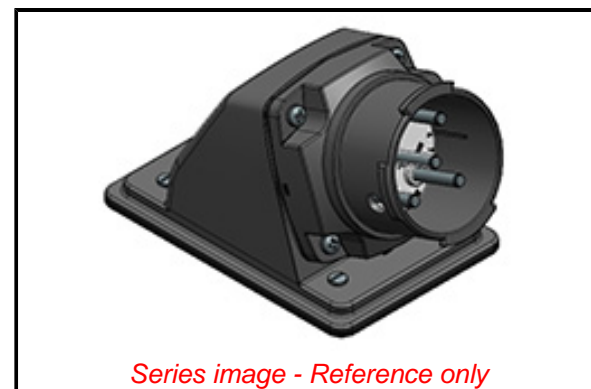

PLEASE CHECK WWW.MOLEX.COM FOR LATEST PART INFORMATION

Part Number: [1122191056](#)
Status: **Active**
Overview: [Woodhead ArcArrest Connector System](#)
Description: Woodhead ArcArrest 70° Angle Plug, Switch-Rated, 30.0A, 347/600V AC, 3-Pole +Neutral+Ground, Insulator Keying Position 14

Documents:

[Drawing (PDF)](#) [RoHS Certificate of Compliance (PDF)](#)
[Brochure (PDF)](#)

Agency Certification

UL E145923

General

Product Family Wiring Devices
Series [112219](#)
IP Rating IP69K
NEMA Configuration N/A
Overview [Woodhead ArcArrest Connector System](#)
Product Name ArcArrest
Receptacle Type N/A
Specialty Switch-Rated
Type Plug
UPC 78172559195
Wire Size AWG 8 to 12

Physical

Flange Yes
Flip Lid No
Gender Male
Length 86.60mm (3.410")
Locking Blade N/A
Poles 3

Electrical

Cord Type N/A
Current - Maximum per Contact 30.0A
GFCI No
Lighted Connector No
Voltage - Maximum 347V / 600V AC

Material Info

Engineering Number ARC30MAGF05

Reference - Drawing Numbers

Sales Drawing 1122191052-000

Series image - Reference only

EU ELV

Not Reviewed

EU RoHS

Not Reviewed

REACH SVHC

Not Reviewed

Halogen-Free

Status

Not Reviewed

For more information, please visit [Contact US](#)

China ROHS

Not Reviewed

ELV

Not Reviewed

RoHS Phthalates

Not Reviewed

Search Parts in this Series

[112219 Series](#)