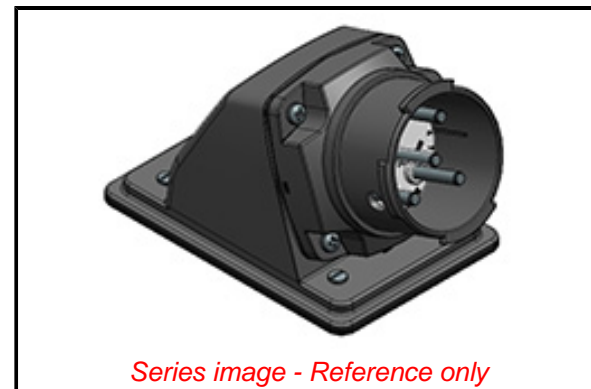

PLEASE CHECK WWW.MOLEX.COM FOR LATEST PART INFORMATION

Part Number: [1122191055](#)
Status: **Active**
Overview: [Woodhead ArcArrest Connector System](#)
Description: Woodhead ArcArrest 70° Angle Plug, Switch-Rated, 30.0A, 600V AC, 3-Pole+Ground, Insulator Keying Position 14

Documents:

[Drawing (PDF)](#) [RoHS Certificate of Compliance (PDF)](#)
[Brochure (PDF)](#)

Agency Certification

UL E145923

General

Product Family Wiring Devices
Series [112219](#)
IP Rating IP69K
NEMA Configuration N/A
Overview [Woodhead ArcArrest Connector System](#)
Product Name ArcArrest
Receptacle Type N/A
Specialty Switch-Rated
Type Plug
UPC 78172559194
Wire Size AWG 8 to 12

Physical

Flange Yes
Flip Lid No
Gender Male
Length 86.60mm (3.410")
Locking Blade N/A
Poles 3

Electrical

Cord Type N/A
Current - Maximum per Contact 30.0A
GFCI No
Lighted Connector No
Voltage - Maximum 600V AC

Material Info

Engineering Number ARC30MAF03

Reference - Drawing Numbers

Sales Drawing 1122191052-000

Series image - Reference only

EU ELV

Not Reviewed

EU RoHS

Not Reviewed

REACH SVHC

Not Reviewed

Halogen-Free

Status

Not Reviewed

For more information, please visit [Contact US](#)

China ROHS

Not Reviewed

ELV

Not Reviewed

RoHS Phthalates

Not Reviewed

Search Parts in this Series

[112219 Series](#)