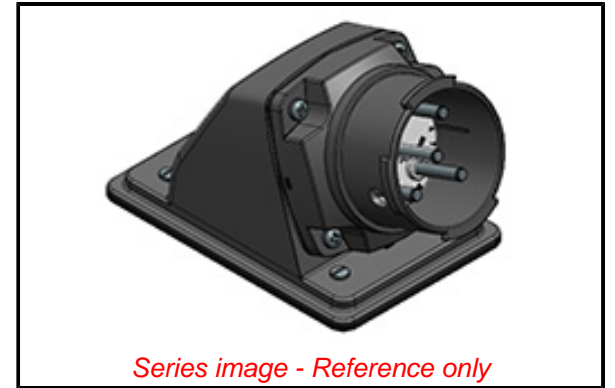

PLEASE CHECK WWW.MOLEX.COM FOR LATEST PART INFORMATION

Part Number: [1122191046](#)
Status: **Active**
Overview: [Woodhead ArcArrest Connector System](#)
Description: Woodhead ArcArrest 70° Angle Plug, Switch-Rated, 30.0A, 125/250V AC, 2-Pole +Neutral+Ground, Insulator Keying Position 7

Documents:

[Drawing (PDF)](#) [RoHS Certificate of Compliance (PDF)](#)
[Brochure (PDF)](#)

Agency Certification

UL E145923

General

Product Family Wiring Devices
Series [112219](#)
IP Rating IP69K
NEMA Configuration N/A
Overview [Woodhead ArcArrest Connector System](#)
Product Name ArcArrest
Receptacle Type N/A
Specialty Switch-Rated
Type Plug
UPC 78172559174
Wire Size AWG 8 to 12

Physical

Flange Yes
Flip Lid No
Gender Male
Length 86.60mm (3.410")
Locking Blade N/A
Poles 2

Electrical

Cord Type N/A
Current - Maximum per Contact 30.0A
GFCI No
Lighted Connector No
Voltage - Maximum 125V / 250V AC

Material Info

Engineering Number ARC30MAAB04

Reference - Drawing Numbers

Sales Drawing 1122191052-000

Series image - Reference only

EU ELV

Not Reviewed

EU RoHS

Not Reviewed

REACH SVHC

Not Reviewed

Halogen-Free

Status

Not Reviewed

For more information, please visit [Contact US](#)

China ROHS

Not Reviewed

ELV

Not Reviewed

RoHS Phthalates

Not Reviewed

China RoHS

Search Parts in this Series

[112219 Series](#)