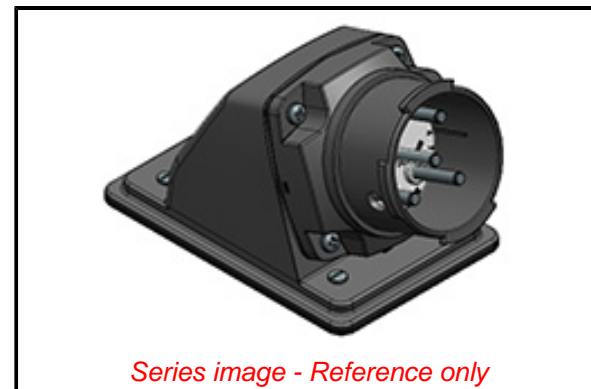

PLEASE CHECK WWW.MOLEX.COM FOR LATEST PART INFORMATION

Part Number: [1122191045](#)
Status: **Active**
Overview: [Woodhead ArcArrest Connector System](#)
Description: Woodhead ArcArrest 70° Angle Plug, Switch-Rated, 30.0A, 250V AC, 3-Pole+Ground, Insulator Keying Position 7

Documents:

[Drawing (PDF)](#)
[Brochure (PDF)](#)

[RoHS Certificate of Compliance (PDF)](#)

Agency Certification

UL E145923

General

Product Family	Wiring Devices
Series	112219
IP Rating	IP69K
NEMA Configuration	N/A
Overview	Woodhead ArcArrest Connector System
Product Name	ArcArrest
Receptacle Type	N/A
Specialty	Switch-Rated
Type	Plug
UPC	78172559173
Wire Size AWG	8 to 12

Physical

Flange	Yes
Flip Lid	No
Gender	Male
Length	86.60mm (3.410")
Locking Blade	N/A
Poles	3

Electrical

Cord Type	N/A
Current - Maximum per Contact	30.0A
GFCI	No
Lighted Connector	No
Voltage - Maximum	250V AC

Material Info

Engineering Number ARC30MAB03

Reference - Drawing Numbers

Sales Drawing 1122191052-000

Series image - Reference only

EU ELV

Not Reviewed

EU RoHS

Not Reviewed

REACH SVHC

Not Reviewed

Halogen-Free

Status

Not Reviewed

For more information, please visit [Contact US](#)

China ROHS

Not Reviewed

ELV

Not Reviewed

RoHS Phthalates

Not Reviewed

Search Parts in this Series

[112219 Series](#)