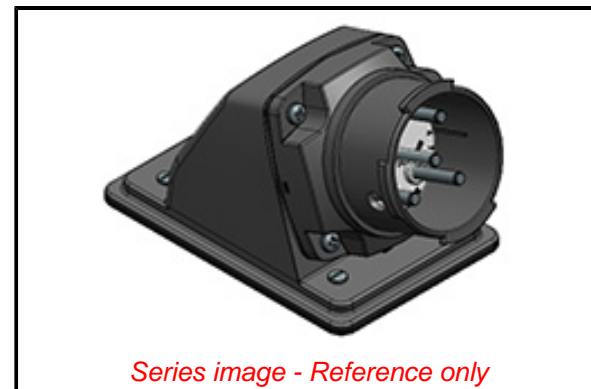

PLEASE CHECK WWW.MOLEX.COM FOR LATEST PART INFORMATION

Part Number: [1122191044](#)
Status: **Active**
Overview: [Woodhead ArcArrest Connector System](#)
Description: Woodhead ArcArrest 70° Angle Plug, Switch-Rated, 30.0A, 250V AC, 2-Pole+Ground, Insulator Keying Position 7

Documents:

[Drawing (PDF)](#)
[Brochure (PDF)](#)

[RoHS Certificate of Compliance (PDF)](#)

Agency Certification

UL E145923

General

Product Family Wiring Devices
Series [112219](#)
IP Rating IP69K
NEMA Configuration N/A
Overview [Woodhead ArcArrest Connector System](#)
Product Name ArcArrest
Receptacle Type N/A
Specialty Switch-Rated
Type Plug
UPC 78172559172
Wire Size AWG 8 to 12

Physical

Flange Yes
Flip Lid No
Gender Male
Length 86.60mm (3.410")
Locking Blade N/A
Poles 2

Electrical

Cord Type N/A
Current - Maximum per Contact 30.0A
GFCI No
Lighted Connector No
Voltage - Maximum 250V AC

Material Info

Engineering Number ARC30MAB02

Reference - Drawing Numbers

Sales Drawing 1122191052-000

Series image - Reference only

EU ELV

Not Reviewed

EU RoHS

Not Reviewed

REACH SVHC

Not Reviewed

Halogen-Free

Status

Not Reviewed

For more information, please visit [Contact US](#)

China ROHS

Not Reviewed

ELV

Not Reviewed

RoHS Phthalates

Not Reviewed

China RoHS

Search Parts in this Series

[112219 Series](#)