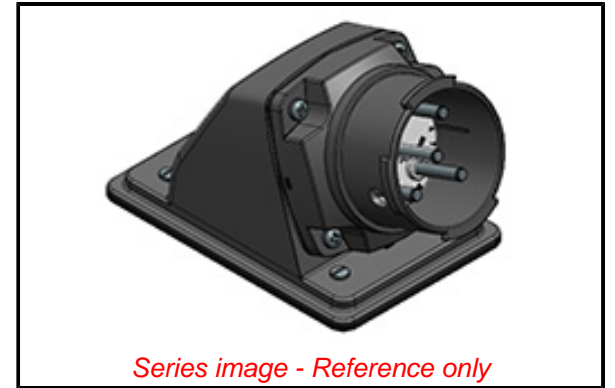

PLEASE CHECK WWW.MOLEX.COM FOR LATEST PART INFORMATION

Part Number: [1122171055](#)
Status: **Active**
Overview: [Woodhead ArcArrest Connector System](#)
Description: Woodhead ArcArrest 70° Angle Plug, Switch-Rated, 60.0A, 600V AC, 3-Pole+Ground, Insulator Keying Position 14

Documents:

[Drawing (PDF)](#) [RoHS Certificate of Compliance (PDF)](#)
[Brochure (PDF)](#)

Agency Certification

UL E145923

General

Product Family Wiring Devices
Series [112217](#)
IP Rating IP69K
NEMA Configuration N/A
Overview [Woodhead ArcArrest Connector System](#)
Product Name ArcArrest
Receptacle Type N/A
Specialty Switch-Rated
Type Plug
UPC 78172559144
Wire Size AWG 4 to 8

Physical

Flange Yes
Flip Lid No
Gender Male
Length 86.60mm (3.410")
Locking Blade N/A
Poles 3

Electrical

Cord Type N/A
Current - Maximum per Contact 60.0A
GFCI No
Lighted Connector No
Voltage - Maximum 600V AC

Material Info

Engineering Number ARC60MAF03

Reference - Drawing Numbers

Sales Drawing 1122171052-000

Series image - Reference only

EU ELV

Not Reviewed

EU RoHS

Not Reviewed

REACH SVHC

Not Reviewed

Halogen-Free

Status

Not Reviewed

For more information, please visit [Contact US](#)

China ROHS

Not Reviewed

ELV

Not Reviewed

RoHS Phthalates

Not Reviewed

Search Parts in this Series

[112217 Series](#)