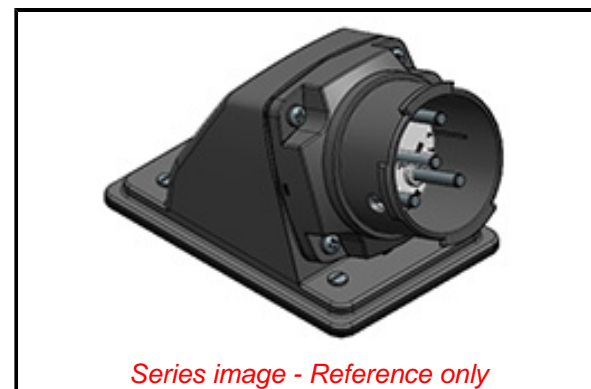

PLEASE CHECK WWW.MOLEX.COM FOR LATEST PART INFORMATION

Part Number: [1122171045](#)
Status: **Active**
Overview: [Woodhead ArcArrest Connector System](#)
Description: Woodhead ArcArrest 70° Angle Plug, Switch-Rated, 60.0A, 250V AC, 3-Pole+Ground, Insulator Keying Position 7

Documents:

[Drawing (PDF)](#)
[Brochure (PDF)](#)

[RoHS Certificate of Compliance (PDF)](#)

Agency Certification

UL E145923

General

Product Family Wiring Devices
Series [112217](#)
IP Rating IP69K
NEMA Configuration N/A
Overview [Woodhead ArcArrest Connector System](#)
Product Name ArcArrest
Receptacle Type N/A
Specialty Switch-Rated
Type Plug
UPC 78172559123
Wire Size AWG 4 to 8

Physical

Flange Yes
Flip Lid No
Gender Male
Length 86.60mm (3.410")
Locking Blade N/A
Poles 3

Electrical

Cord Type N/A
Current - Maximum per Contact 60.0A
GFCI No
Lighted Connector No
Voltage - Maximum 250V AC

Material Info

Engineering Number ARC60MAB03

Reference - Drawing Numbers

Sales Drawing 1122171052-000

Series image - Reference only

EU ELV

Not Reviewed

EU RoHS

Not Reviewed

REACH SVHC

Not Reviewed

Halogen-Free

Status

Not Reviewed

For more information, please visit [Contact US](#)

China ROHS

Not Reviewed

ELV

Not Reviewed

RoHS Phthalates

Not Reviewed

Search Parts in this Series

[112217 Series](#)