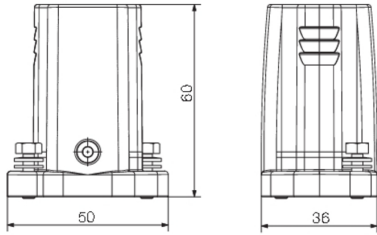

Data sheet

HDC IP68 04A TOS 1PG13

Weidmüller Interface GmbH & Co. KG
Klingenbergstraße 26
D-32758 Detmold
Germany

www.weidmueller.com

Drawings