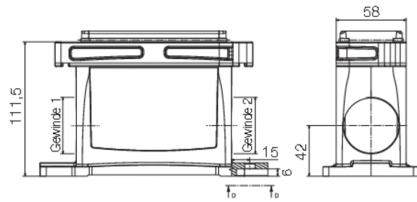

Data sheet

HDC IP68 16B SS 2M32

Weidmüller Interface GmbH & Co. KG
Klingenbergstraße 26
D-32758 Detmold
Germany

www.weidmueller.com

Drawings