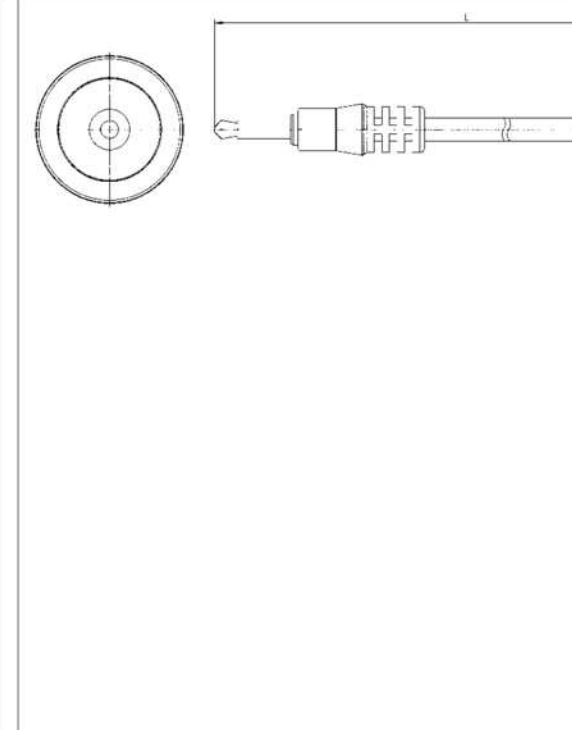

har-port RJ45 coupler

Identification	Part number silver	Drawing	Dimensions in mm
----------------	-----------------------	---------	------------------

har-port
audio interface
3.5 mm
 stereo phone jack
 jack to connector

 Length: 1.0 m
 2.0 m

09 45 452 1000
 09 45 452 1001

Dimensions in mm
 22.9
 1.5 to 5.0 panel thickness
 L

HDMI
video interface

09 45 452 1010

22.9
 1.5 to 5.0 panel thickness
 36.5

RJ45
 RJ Industrial