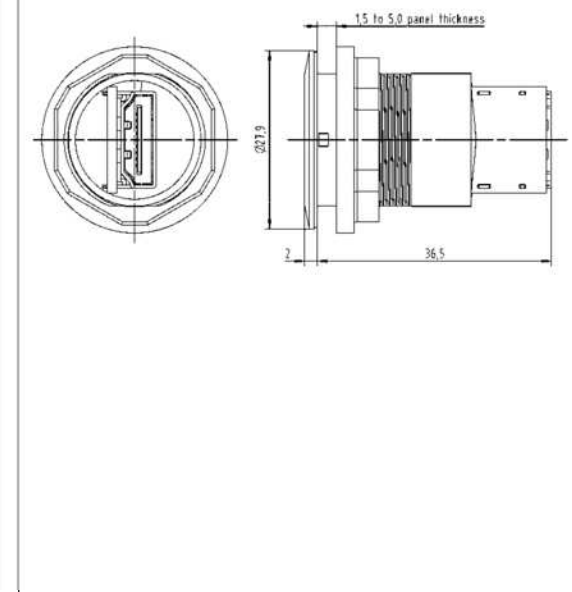

har-port RJ45 coupler

Identification	Part number silver	Drawing	Dimensions in mm
----------------	-----------------------	---------	------------------

har-port
audio interface
3.5 mm
 stereo phone jack
 jack to connector

 Length: 1.0 m
 2.0 m

09 45 452 1000
 09 45 452 1001

Dimensions in mm
 22.9
 1.5 to 5.0 panel thickness
 L

HDMI
video interface

09 45 452 1010

22.9
 1.5 to 5.0 panel thickness
 36.5

RJ45
 RJ Industrial