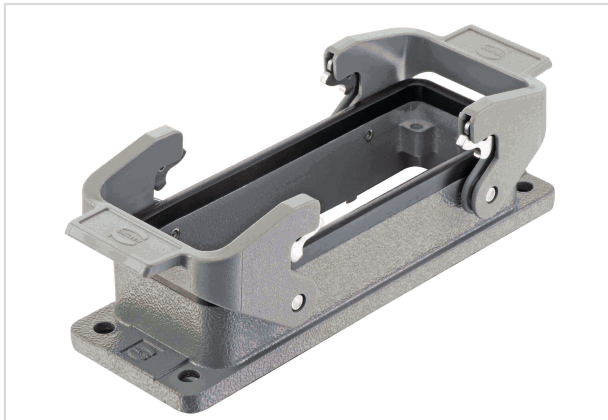

Han 24B-Base Panel 2 Levers IP67

Image is for illustration purposes only. Please refer to product description.

Part number	09 30 024 1301
Specification	Han 24B-Base Panel 2 Levers IP67
HARTING eCatalogue	https://b2b.harting.com/09300241301

Identification

Category	Hoods/Housings
Series of hoods/housings	Han [®] B
Type of hood/housing	Bulkhead mounted housing
Type	Low construction

Version

Locking type	Double locking lever
Han-Easy Lock [®]	Yes
Size	24 B
Field of application	Standard hoods/housings for industrial connectors

Technical characteristics

Limiting temperature	-40 ... +125 °C
Degree of protection acc. to IEC 60529	IP65 IP67
Type rating acc. to UL 50 / UL 50E	4 4X 12

Material properties

Material (hood/housing)	Aluminium die-cast
Surface (hood/housing)	Powder-coated
Colour (hood/housing)	RAL 7037 (dust grey)
Material (seal)	NBR

Pushing Performance

Material properties

Material (locking)	Polycarbonate (PC) Stainless steel
Colour (locking)	RAL 7037 (dust grey)
Material flammability class acc. to UL 94 (locking levers)	V-0
RoHS	compliant
ELV status	compliant
China RoHS	e
REACH Annex XVII substances	No
REACH ANNEX XIV substances	No
REACH SVHC substances	Yes
REACH SVHC substances	Potassium 1,1,2,2,3,3,4,4,4-nonafluorobutane-1-sulphonate