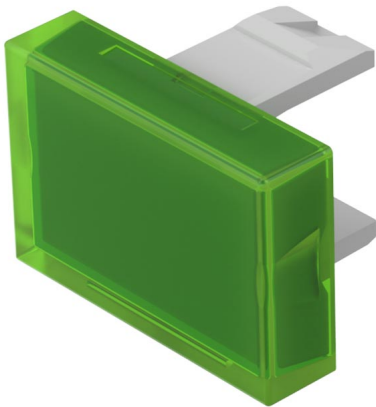

01-972.5 - Lens plastic

Attention: The preview is based on a sample product. This can differ from your current configuration.

Other Attributes

Weight	0,001 kg
Dimension	12.8 x 18.8 mm

Operating-/Indication part

Lens optics	transparent
Lens colour	green
Lens material	Plastic
Lens profile	flat
Lens illumination	illuminative