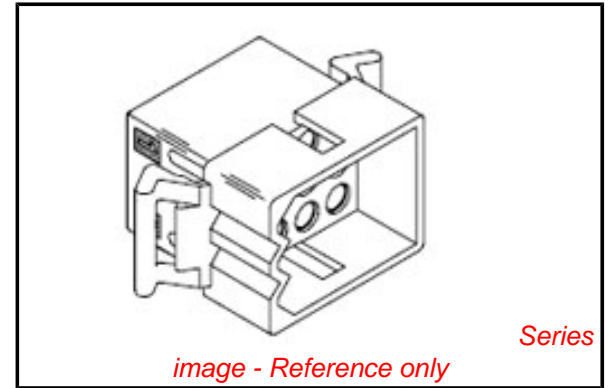

image - Reference only

Agency Certification

CSA	LR19980
UL	E29179

General

Product Family	Crimp Housings
Series	1360
Application	Power, Wire-to-Wire
Comments	12.5A max. can be achieved when housing is used with 42477 or 42478 terminals
Overview	Standard .093"
Product Name	Standard .093"
UPC	800753614895

Physical

Circuits (maximum)	12
Color - Resin	Natural
Flammability	94V-2
Gender	Dual
Glow-Wire Compliant	No
Material - Resin	Nylon
Net Weight	4.416/g
Number of Rows	3
Packaging Type	Bag
Panel Mount	No
Pitch - Mating Interface	5.03mm
Stackable	No
Temperature Range - Operating	-40°C to +105°C